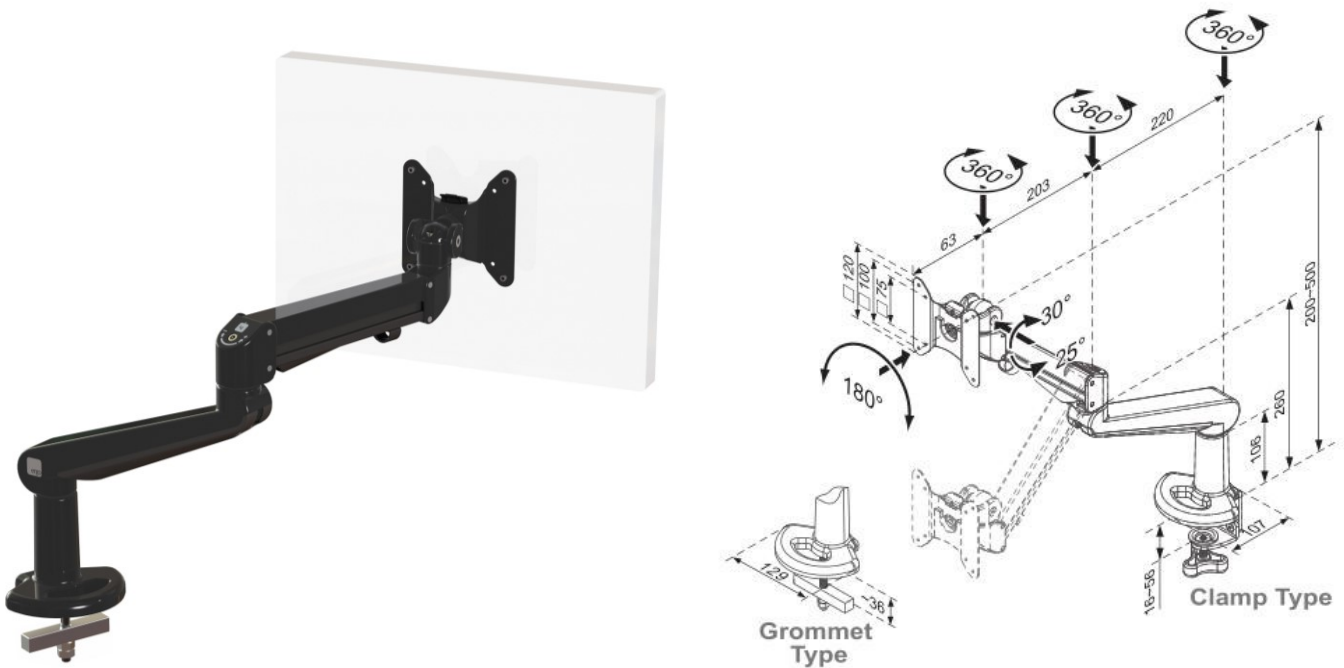

Ascend Gas Arm with Through-desk Fixing

Product Specification

Product code	CMS2075CED & CMS2858 - BLACK
*Weight capacity	From 3 - 8 kg
**Maximum Screen Size	36"
Height adjustment range	200mm – 500mm from desktop
Max forward extension	486mm
VESA	75mm & 100mm VESA compliant
Movement	Height adjustment, tilt, swivel, rotation and reach

*Capacity may be reduced if monitor size is greater than 26" or depth is greater than 5.5cm

**Subject to weight being within range & VESA 75 x 75mm or 100 x 100mm, please refer to our measurements / line drawings and check with screen manufacturers measurements including bezel

Additional Information

Through desk fixing for desktop up to 36mm

Integral cable management

Gas assisted height adjustment

Lockable quick release VESA function

180° anti rotation feature

Over 90% of the aluminium alloy content is recycled